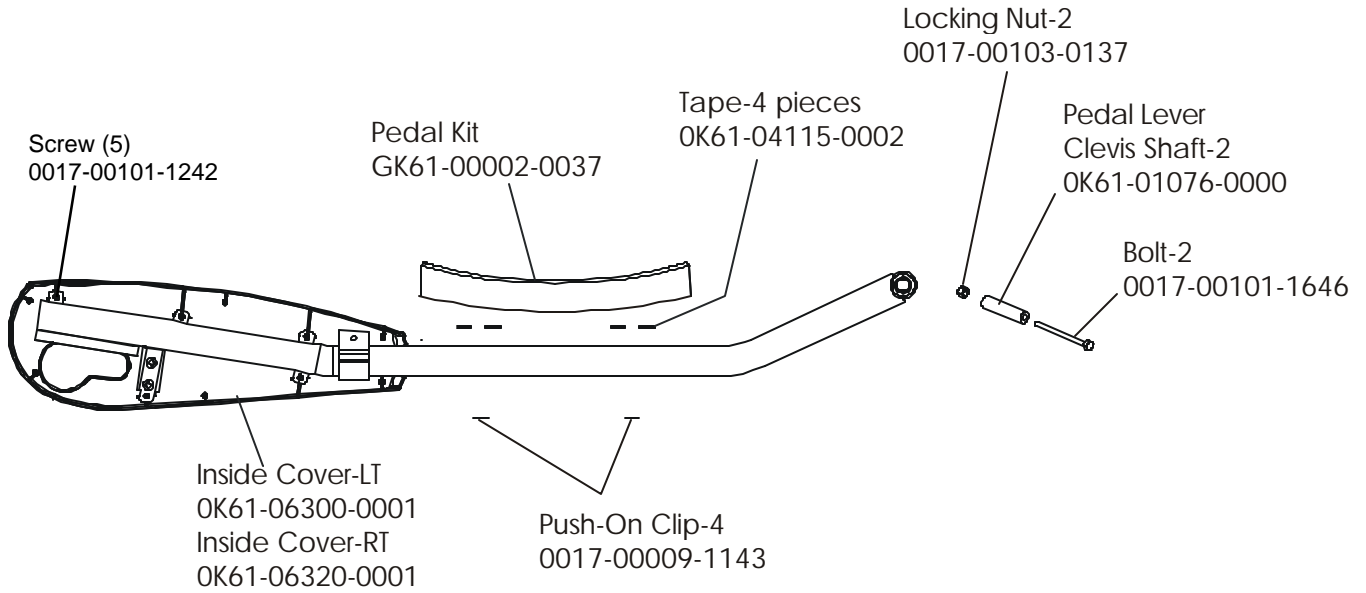

CT9500 Cross-Trainer CT95-0100-17
Crankshaft Assembly - AK61-00230-0001

CT9500 Cross-Trainer CT95-0100-17

Final Frame Drive Linkage Assembly

CT9500 Cross-Trainer CT95-0100-17

Anti-Lift Bracket and Outer Pedal Covers

CT9500 Cross-Trainer CT95-0100-17

Battery, Brackets, and Frame Cover

CT9500 Cross-Trainer CT95-0100-17

Clevis and Front Frame Covers

CT9500 Cross-Trainer CT95-0100-17
Pedal Lever Assembly

Left Pedal Assembly GK61-00002-0005,
Right Pedal Assembly GK61-00002-0006

CT9500 Cross-Trainer CT95-0100-17

Rocker Arm Covers

CT9500 Cross-Trainer CT95-0100-17

Rocker Arm Assembly

CT9500 Cross-Trainer CT95-0100-17

Rear Drive Shrouds w/Decals

CT9500 Cross-Trainer CT95-0100-17
Upper Arm/Heart Rate Assembly