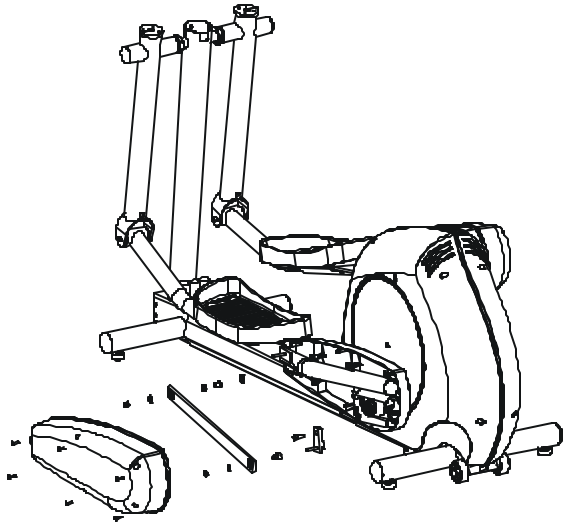

Console Case (Black)
 OK36-01187-0006

Battery Cover
 OK36-01035-0006

Screw
 0017-00101-0823

CT9500 Cross-Trainer CT95-0100-17
Crank Arm w/Roller Assembly

CT9500 Cross-Trainer CT95-0100-17
Crank Arm w/Roller Assembly

CT9500 Cross-Trainer CT95-0100-17
Crankshaft Assembly - AK61-00230-0001

CT9500 Cross-Trainer CT95-0100-17

Final Frame Drive Linkage Assembly

CT9500 Cross-Trainer CT95-0100-17

Anti-Lift Bracket and Outer Pedal Covers