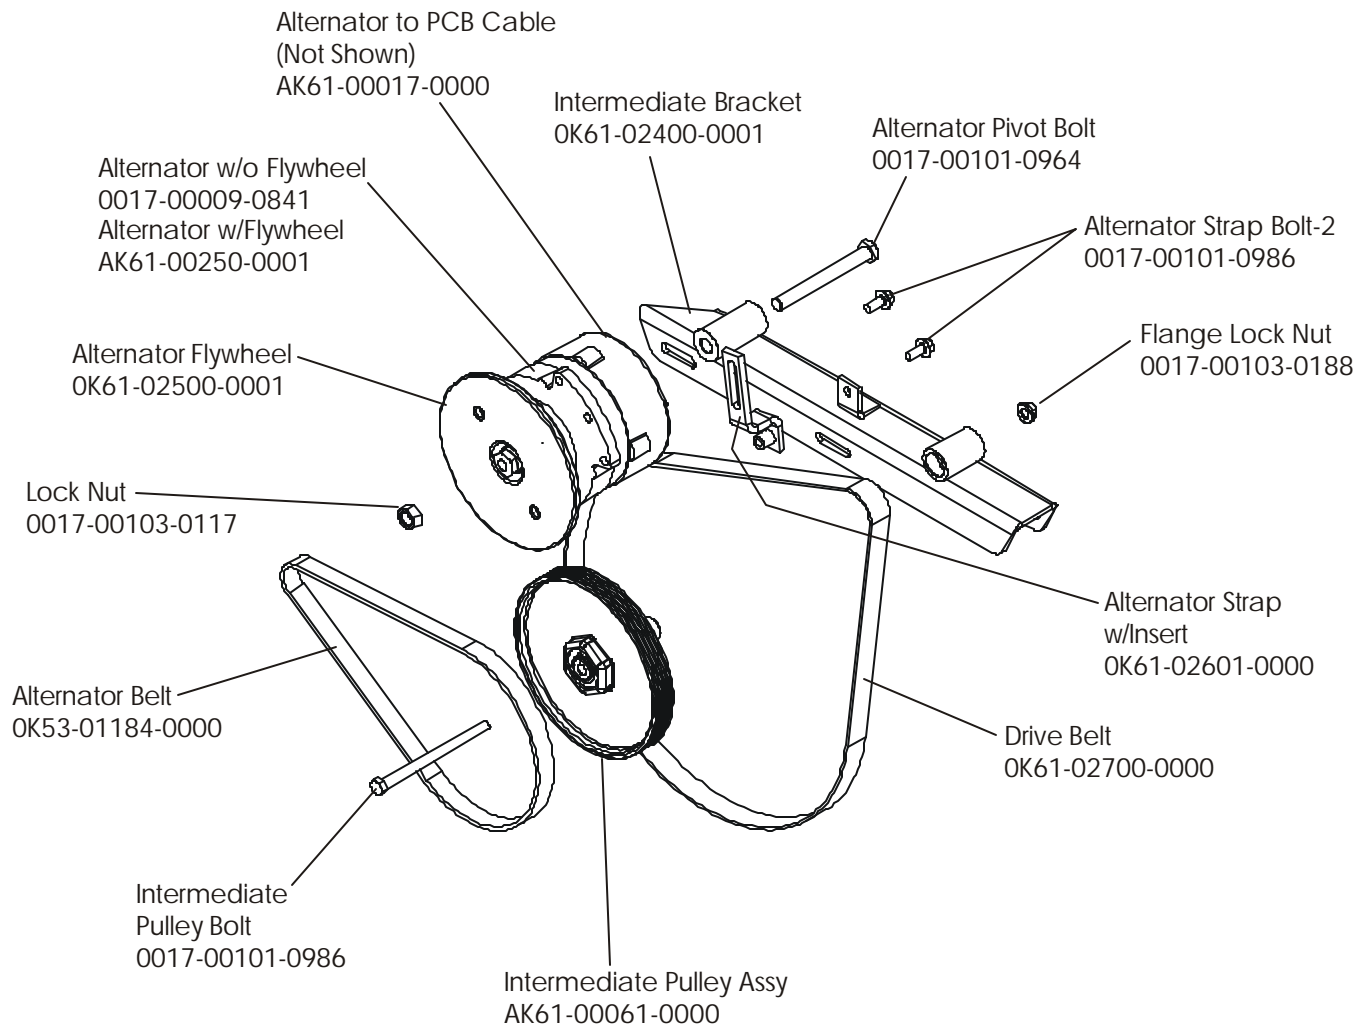

CT9500 Cross-Trainer CT95-0100-17
General Assembly

Service Manual M051-00K61-A014
Operator Manual M051-00K20-B190
Installation Instructions M051-00K20-B188

Hardware Kit AK61-00050-0000

OPTIONAL: Chest Strap
AK40-00045-0002 Medium
AK40-00045-0003 Small
AK40-00045-0004 Large

CT9500 Cross-Trainer CT95-0100-17

Drive Belts and Alternator

CT9500 Cross-Trainer CT95-0100-17 Console Support Assembly

CT9500 Cross-Trainer CT95-0100-17
Console Assembly

Console Assembly
 AK61-00075-0001 Eng/Met
 AK61-00075-0003 Ger/Eur
 AK61-00075-0004 Spn/Eur
 AK61-00075-0006 Jap/Met
 AK61-00075-0007 Frn/Eur
 AK61-00075-0008 Itl/Eur
 AK61-00075-0009 Dut/Eur
 AK61-00075-0010 POR/Met