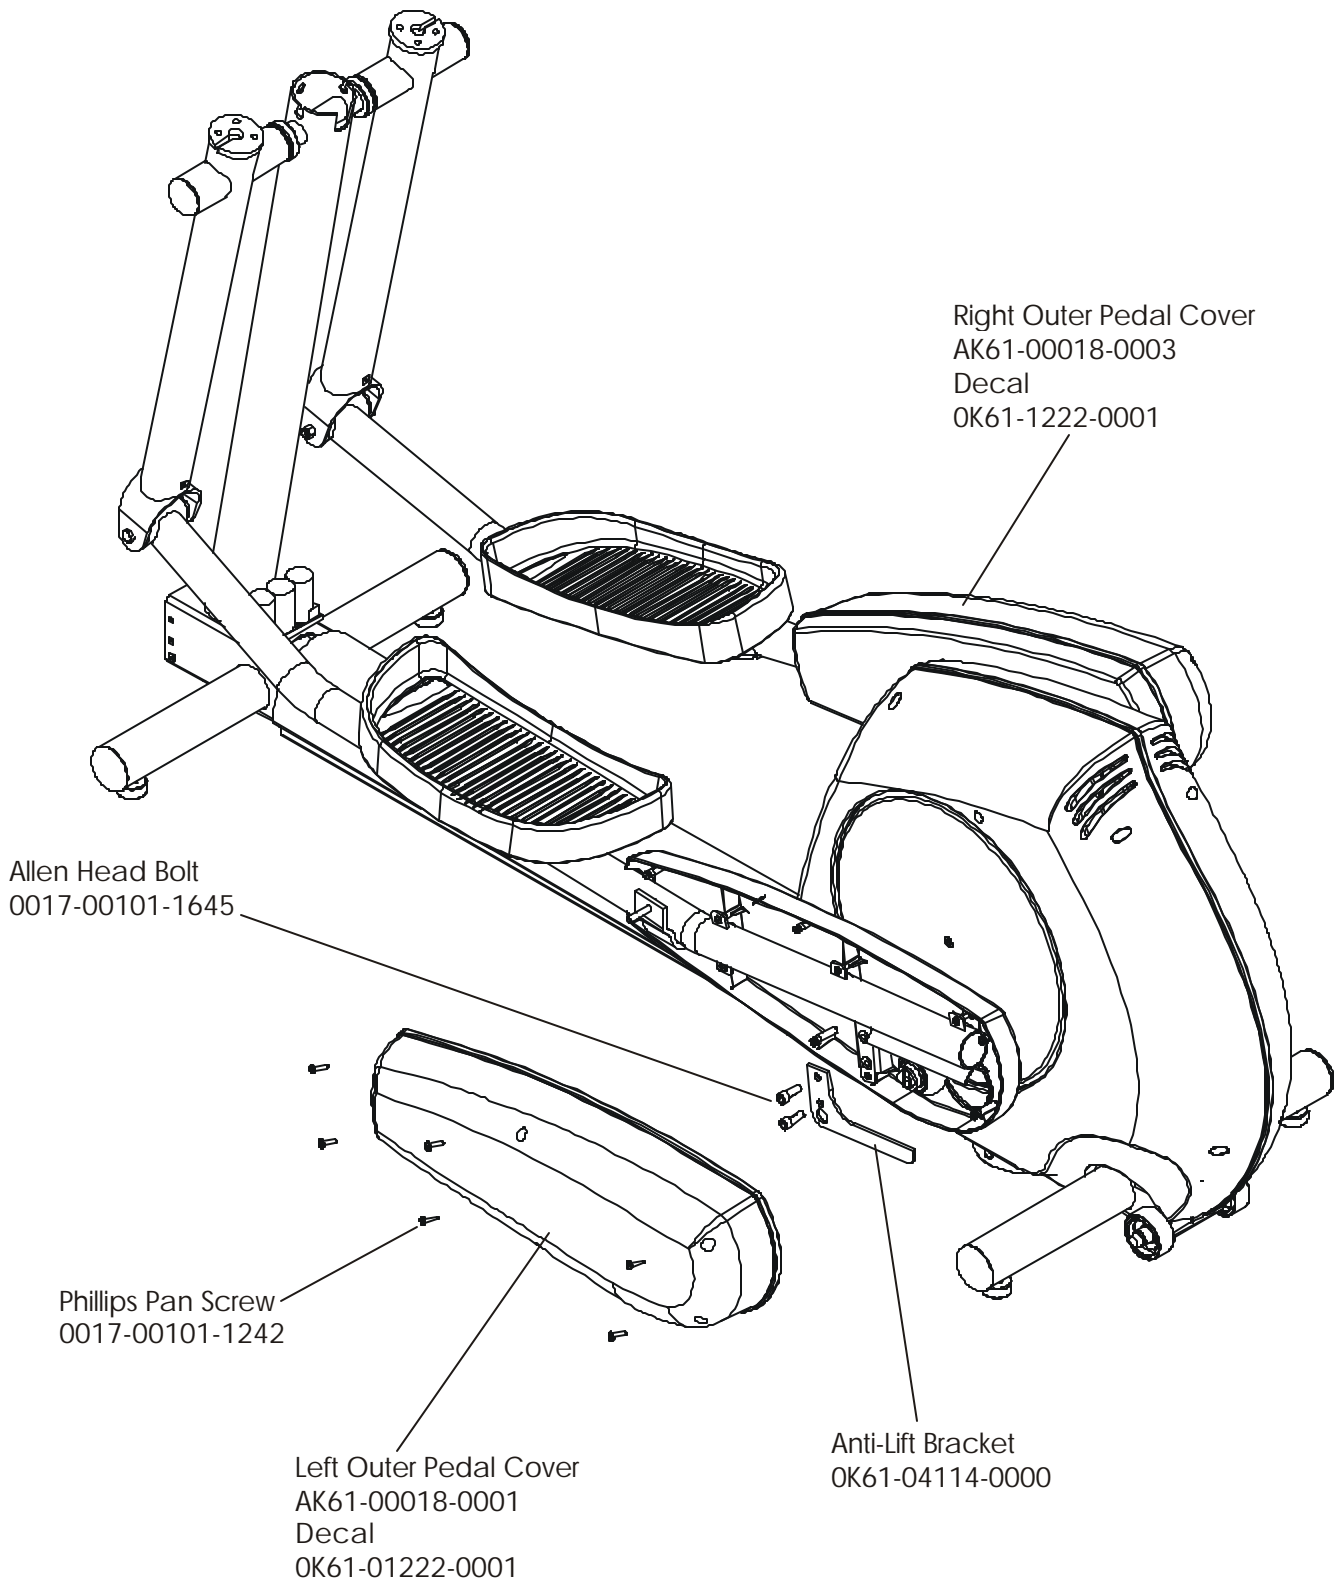

CT9500 Cross-Trainer CT95-0100-17
Crankshaft Assembly - AK61-00230-0001

CT9500 Cross-Trainer CT95-0100-17

Final Frame Drive Linkage Assembly

CT9500 Cross-Trainer CT95-0100-17

Anti-Lift Bracket and Outer Pedal Covers