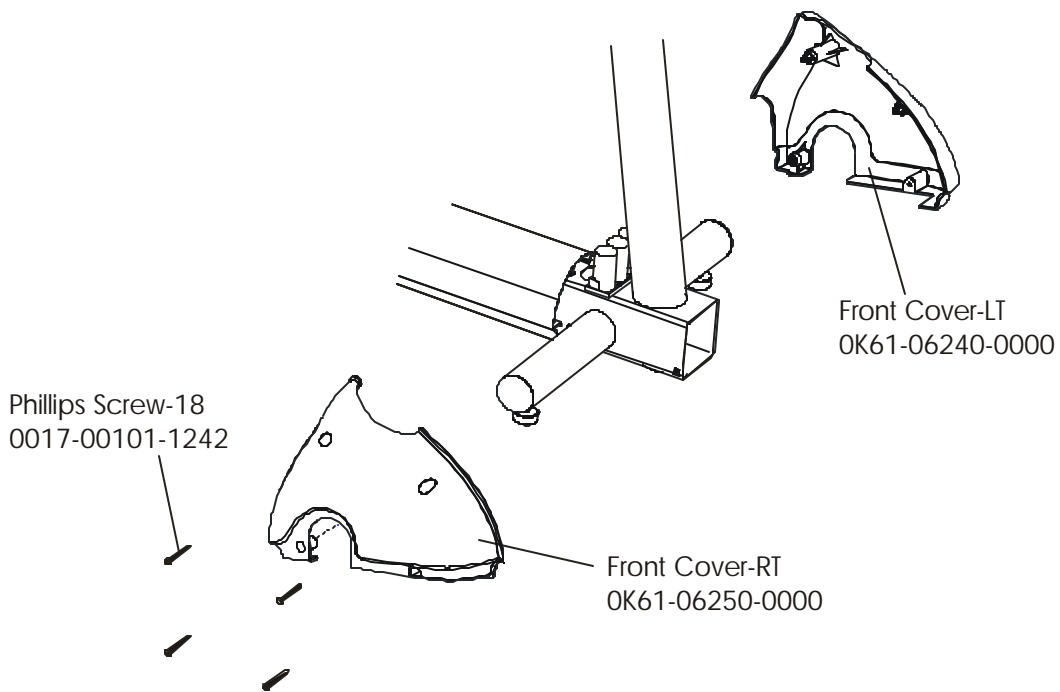

CT9500 Cross-Trainer CT95-0100-17

Clevis and Front Frame Covers