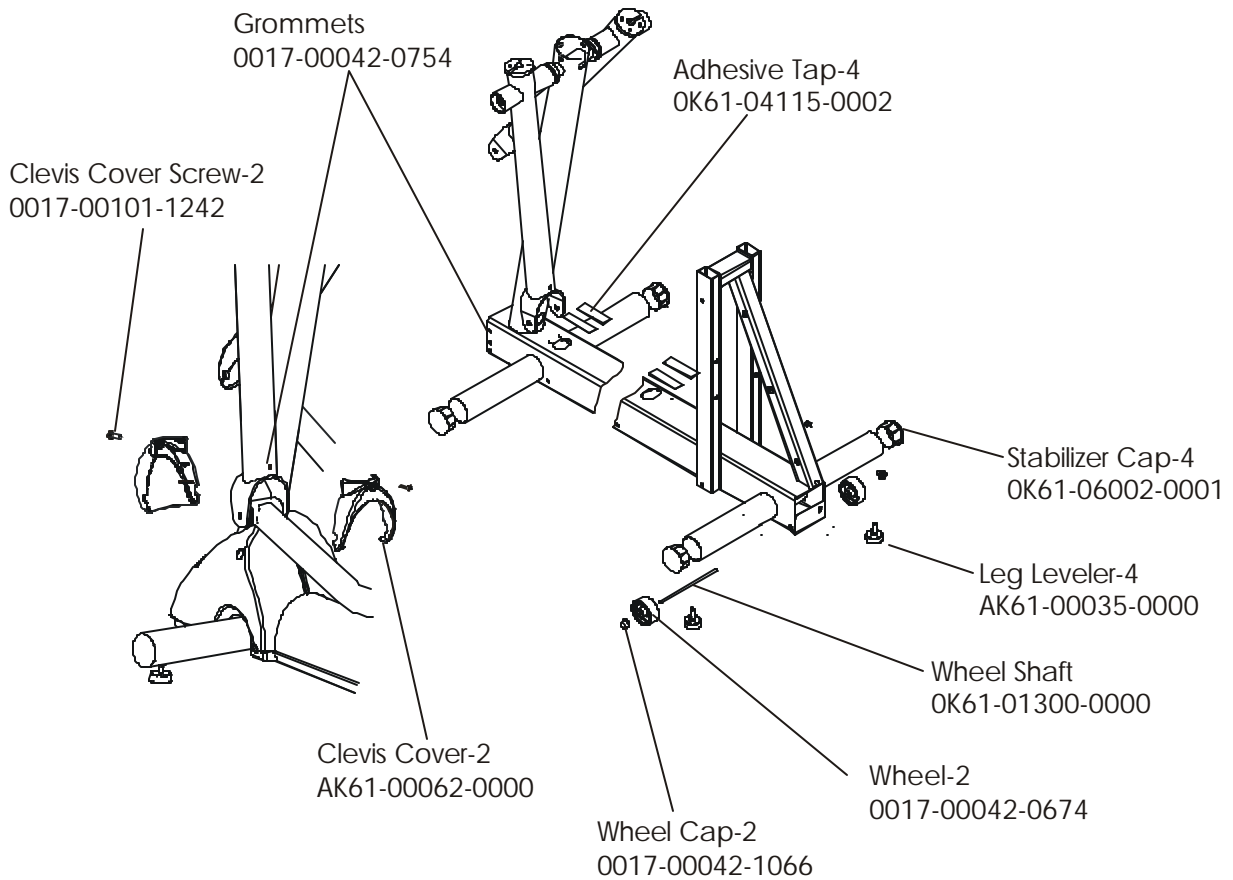

CT9500 Cross-Trainer CT95-0100-17
Crankshaft Assembly - AK61-00230-0001

CT9500 Cross-Trainer CT95-0100-17

Final Frame Drive Linkage Assembly

CT9500 Cross-Trainer CT95-0100-17

Anti-Lift Bracket and Outer Pedal Covers

CT9500 Cross-Trainer CT95-0100-17

Battery, Brackets, and Frame Cover

CT9500 Cross-Trainer CT95-0100-17

Clevis and Front Frame Covers

CT9500 Cross-Trainer CT95-0100-17
Pedal Lever Assembly

Left Pedal Assembly GK61-00002-0005,
Right Pedal Assembly GK61-00002-0006