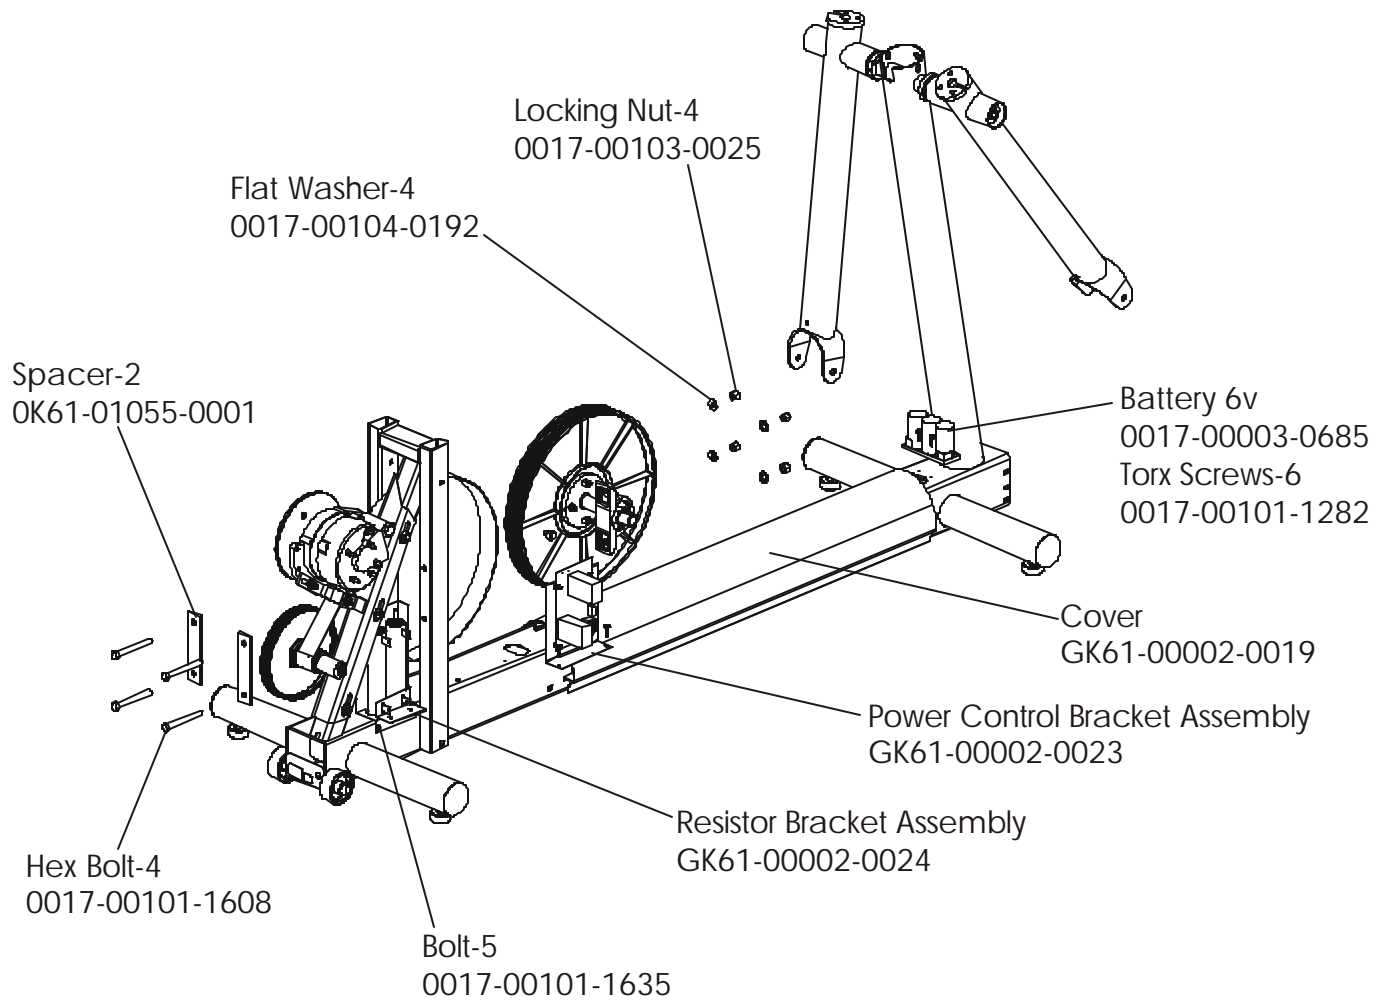

CT9500 Cross-Trainer CT95-0100-17
Crankshaft Assembly - AK61-00230-0001

CT9500 Cross-Trainer CT95-0100-17

Final Frame Drive Linkage Assembly

CT9500 Cross-Trainer CT95-0100-17

Anti-Lift Bracket and Outer Pedal Covers

CT9500 Cross-Trainer CT95-0100-17

Battery, Brackets, and Frame Cover

CT9500 Cross-Trainer CT95-0100-17

Clevis and Front Frame Covers

CT9500 Cross-Trainer CT95-0100-17
Pedal Lever Assembly

Left Pedal Assembly GK61-00002-0005,
Right Pedal Assembly GK61-00002-0006