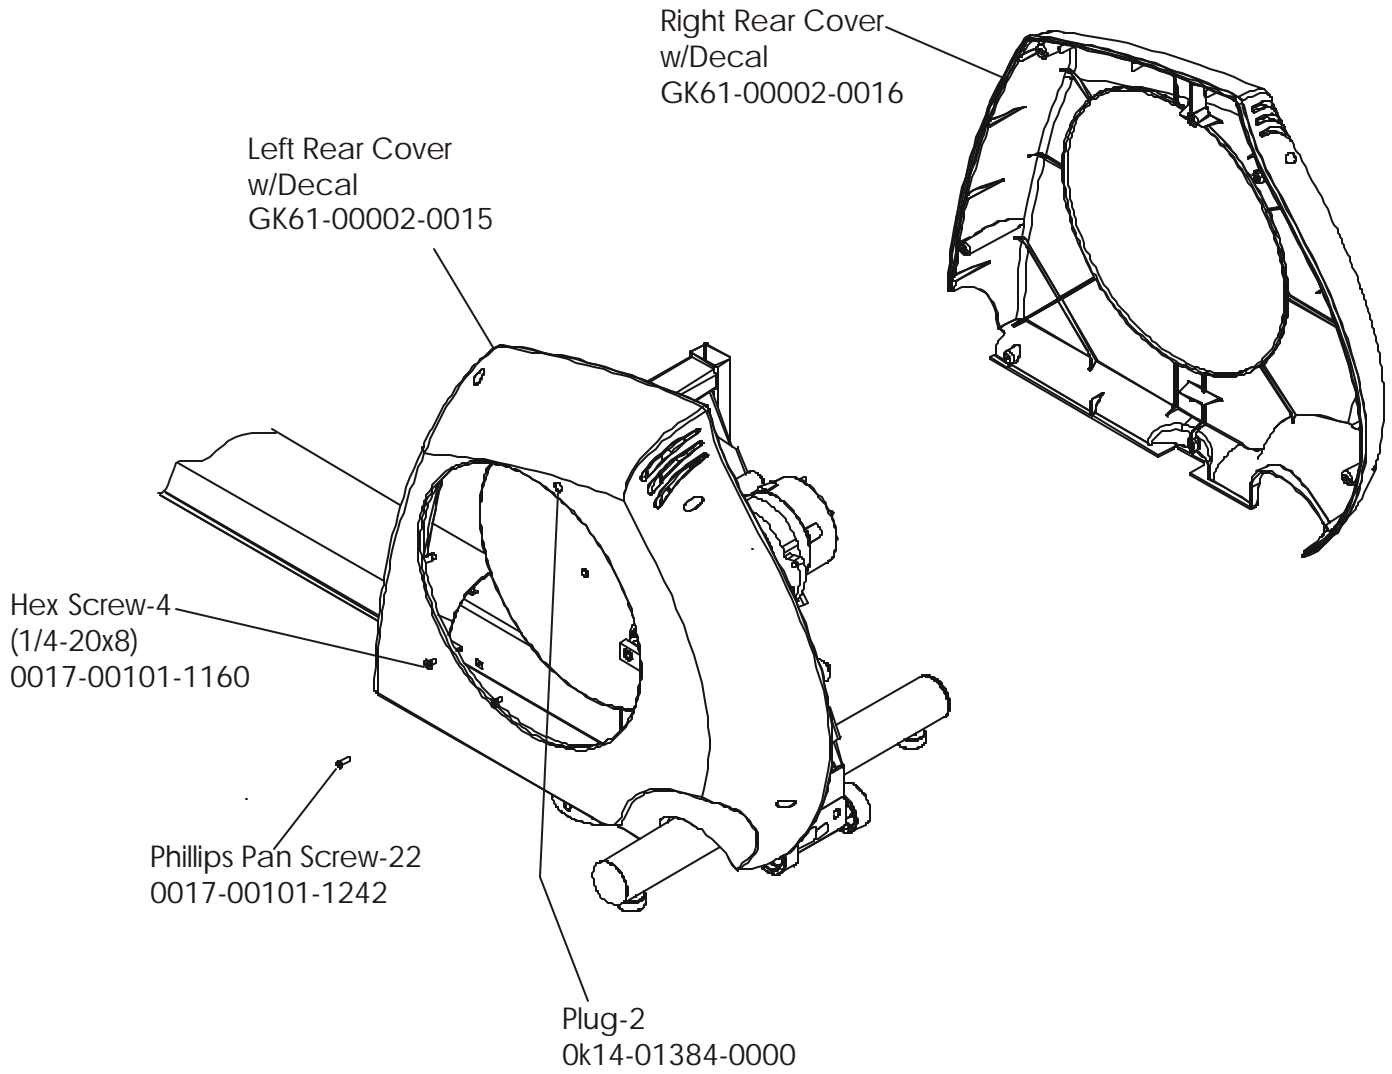

CT9500 Cross-Trainer CT95-0100-17

Battery, Brackets, and Frame Cover

CT9500 Cross-Trainer CT95-0100-17

Clevis and Front Frame Covers

CT9500 Cross-Trainer CT95-0100-17
Pedal Lever Assembly

Left Pedal Assembly GK61-00002-0005,
Right Pedal Assembly GK61-00002-0006

CT9500 Cross-Trainer CT95-0100-17

Rocker Arm Covers

CT9500 Cross-Trainer CT95-0100-17

Rocker Arm Assembly

CT9500 Cross-Trainer CT95-0100-17

Rear Drive Shrouds w/Decals

CT9500 Cross-Trainer CT95-0100-17
Upper Arm/Heart Rate Assembly