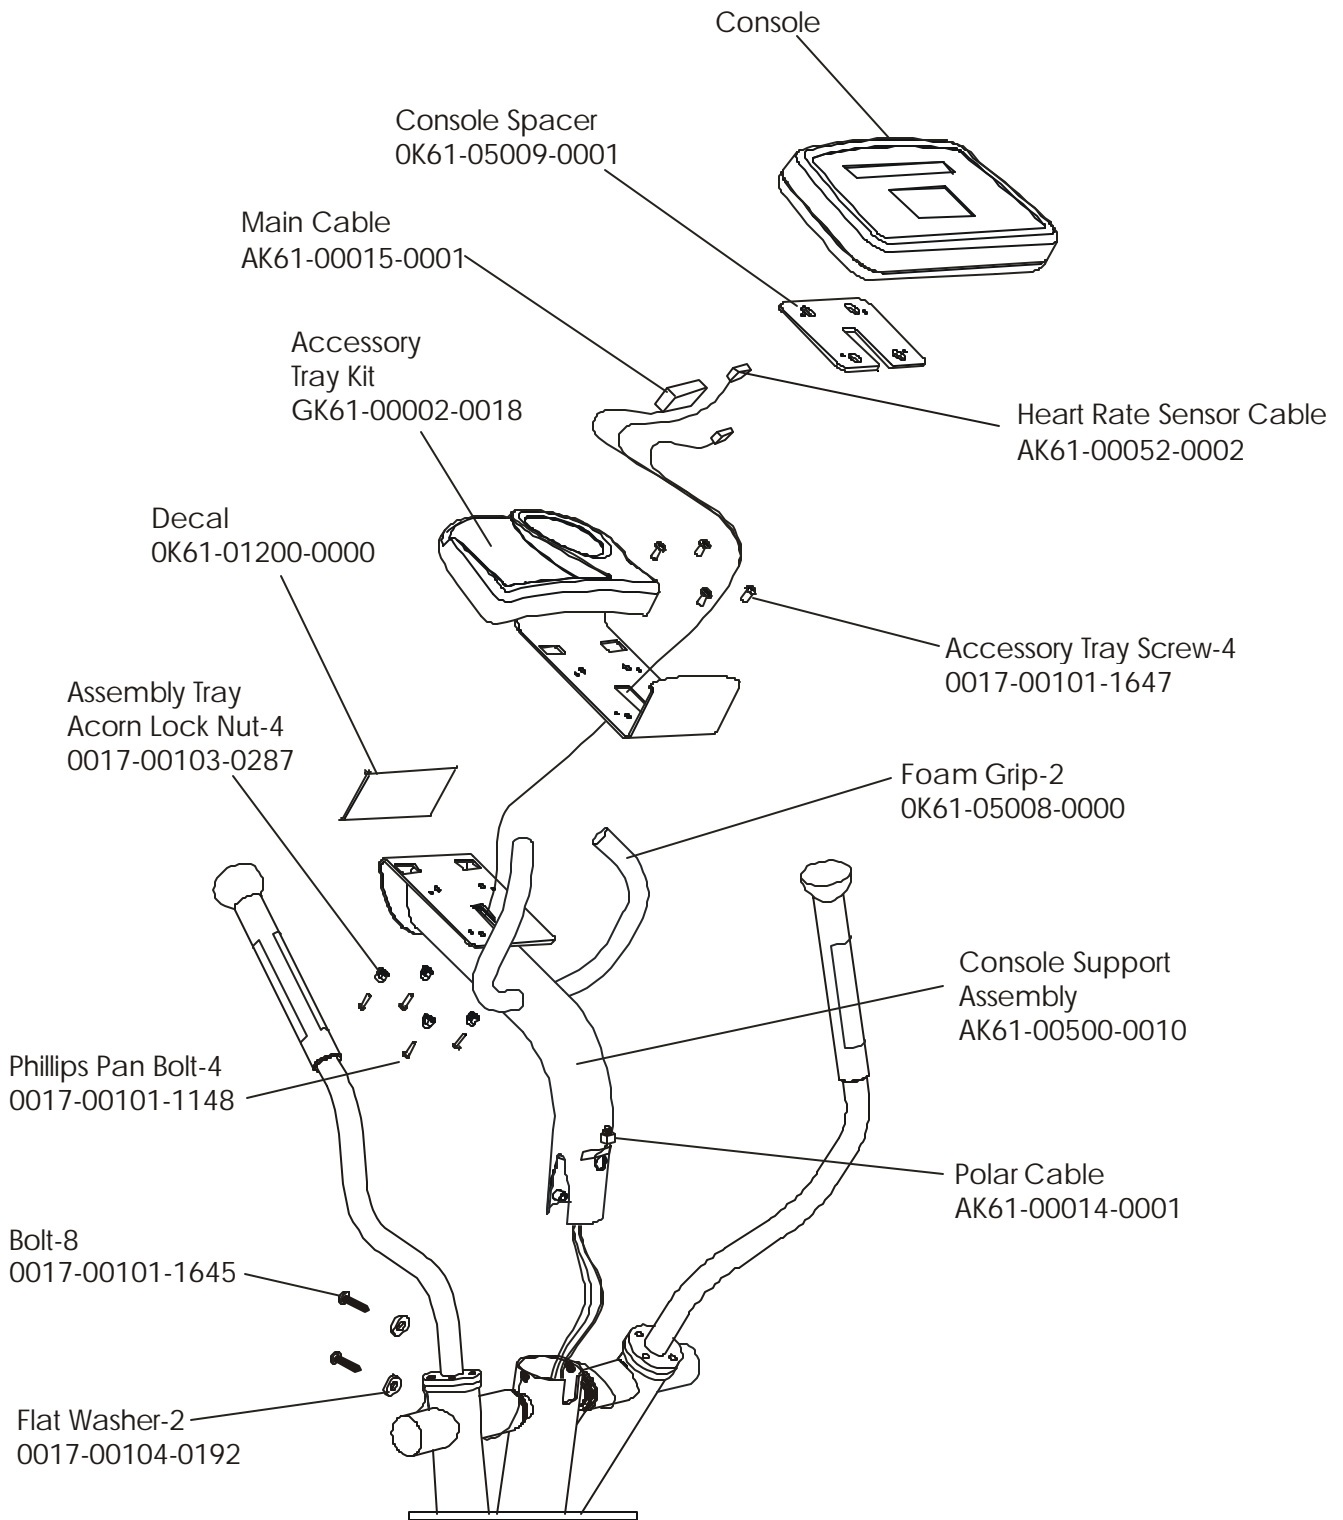

CT9500 Cross-Trainer CT95-0100-17
General Assembly

Service Manual M051-00K61-A014
Operator Manual M051-00K20-B190
Installation Instructions M051-00K20-B188

Hardware Kit AK61-00050-0000

OPTIONAL: Chest Strap
AK40-00045-0002 Medium
AK40-00045-0003 Small
AK40-00045-0004 Large

CT9500 Cross-Trainer CT95-0100-17

Drive Belts and Alternator

CT9500 Cross-Trainer CT95-0100-17 Console Support Assembly

CT9500 Cross-Trainer CT95-0100-17
Console Assembly

Console Assembly
 AK61-00075-0001 Eng/Met
 AK61-00075-0003 Ger/Eur
 AK61-00075-0004 Spn/Eur
 AK61-00075-0006 Jap/Met
 AK61-00075-0007 Frn/Eur
 AK61-00075-0008 Itl/Eur
 AK61-00075-0009 Dut/Eur
 AK61-00075-0010 POR/Met