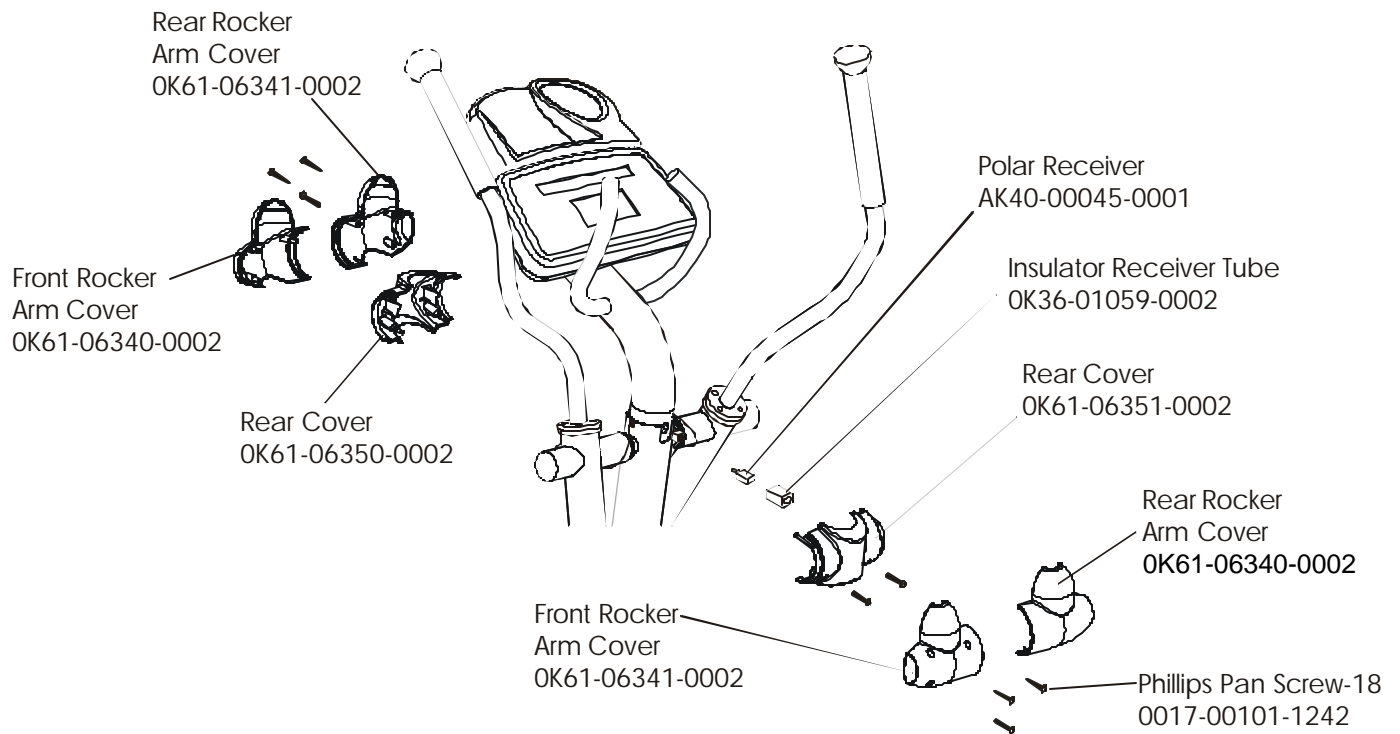

CT9500 Cross-Trainer   CT95-0100-17

Rocker Arm Covers