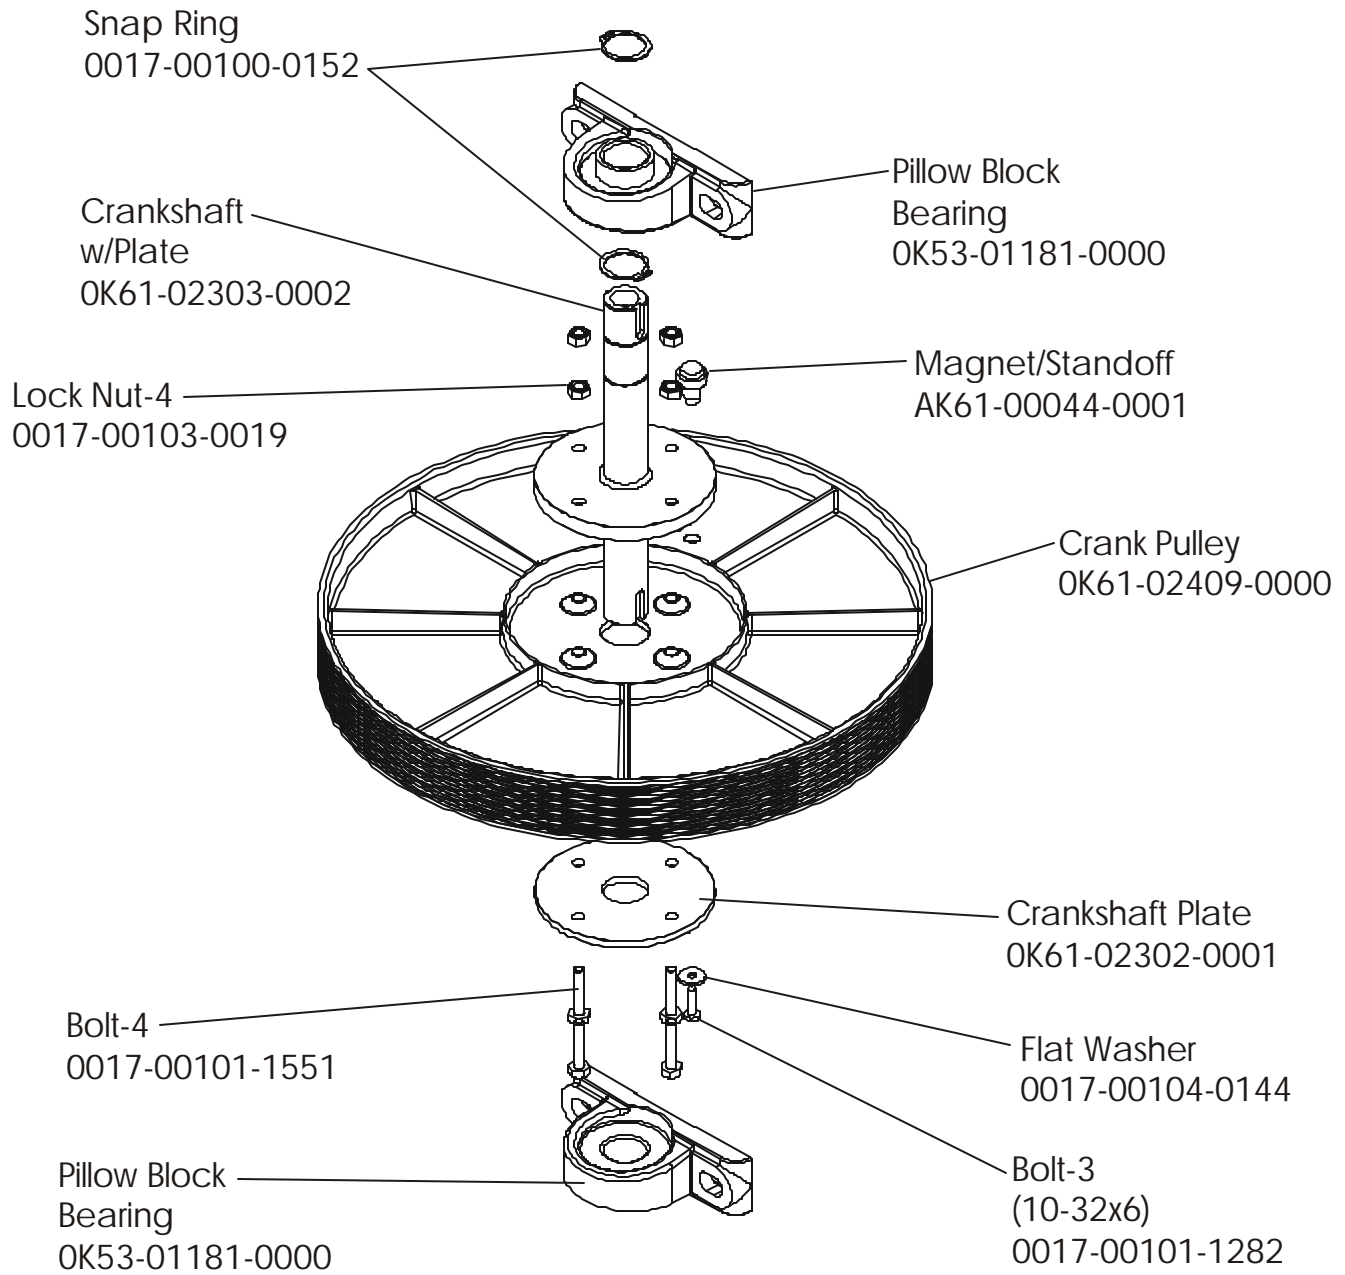

Console Case (Black)
 OK36-01187-0006

Battery Cover
 OK36-01035-0006

Screw
 0017-00101-0823

CT9500 Cross-Trainer CT95-0100-17
Crank Arm w/Roller Assembly

CT9500 Cross-Trainer CT95-0100-17
Crank Arm w/Roller Assembly

CT9500 Cross-Trainer CT95-0100-17
Crankshaft Assembly - AK61-00230-0001

CT9500 Cross-Trainer CT95-0100-17

Final Frame Drive Linkage Assembly

CT9500 Cross-Trainer CT95-0100-17

Anti-Lift Bracket and Outer Pedal Covers