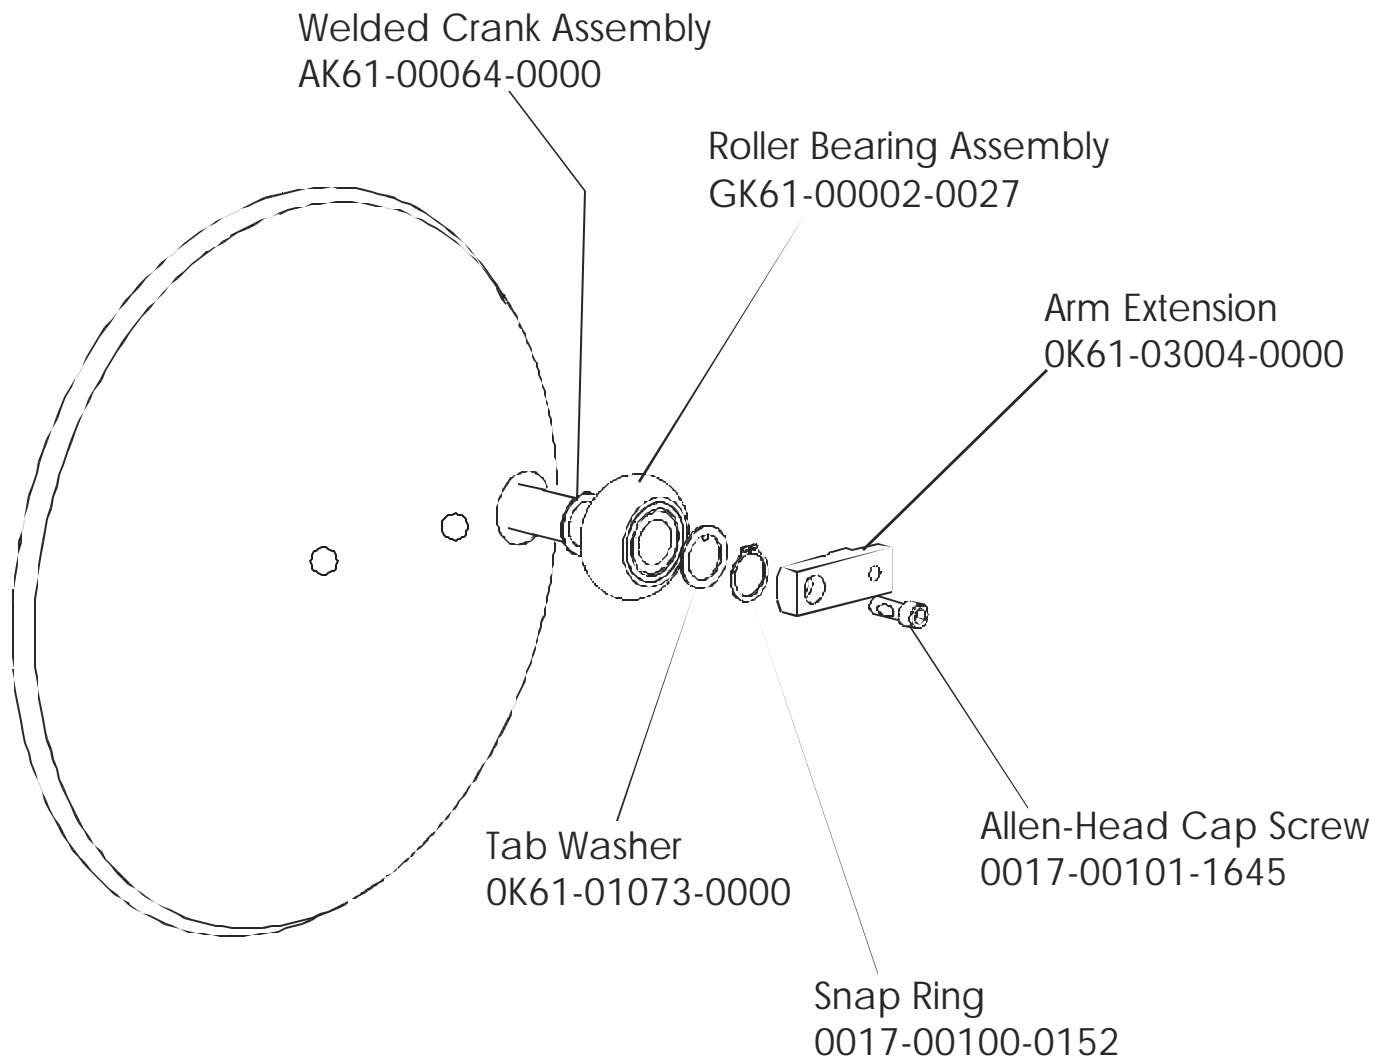

Console Case (Black)
 OK36-01187-0006

Battery Cover
 OK36-01035-0006

Screw
 0017-00101-0823

CT9500 Cross-Trainer CT95-0100-17
Crank Arm w/Roller Assembly

CT9500 Cross-Trainer CT95-0100-17
Crank Arm w/Roller Assembly

CT9500 Cross-Trainer CT95-0100-17
Crankshaft Assembly - AK61-00230-0001

CT9500 Cross-Trainer CT95-0100-17

Final Frame Drive Linkage Assembly

CT9500 Cross-Trainer CT95-0100-17

Anti-Lift Bracket and Outer Pedal Covers