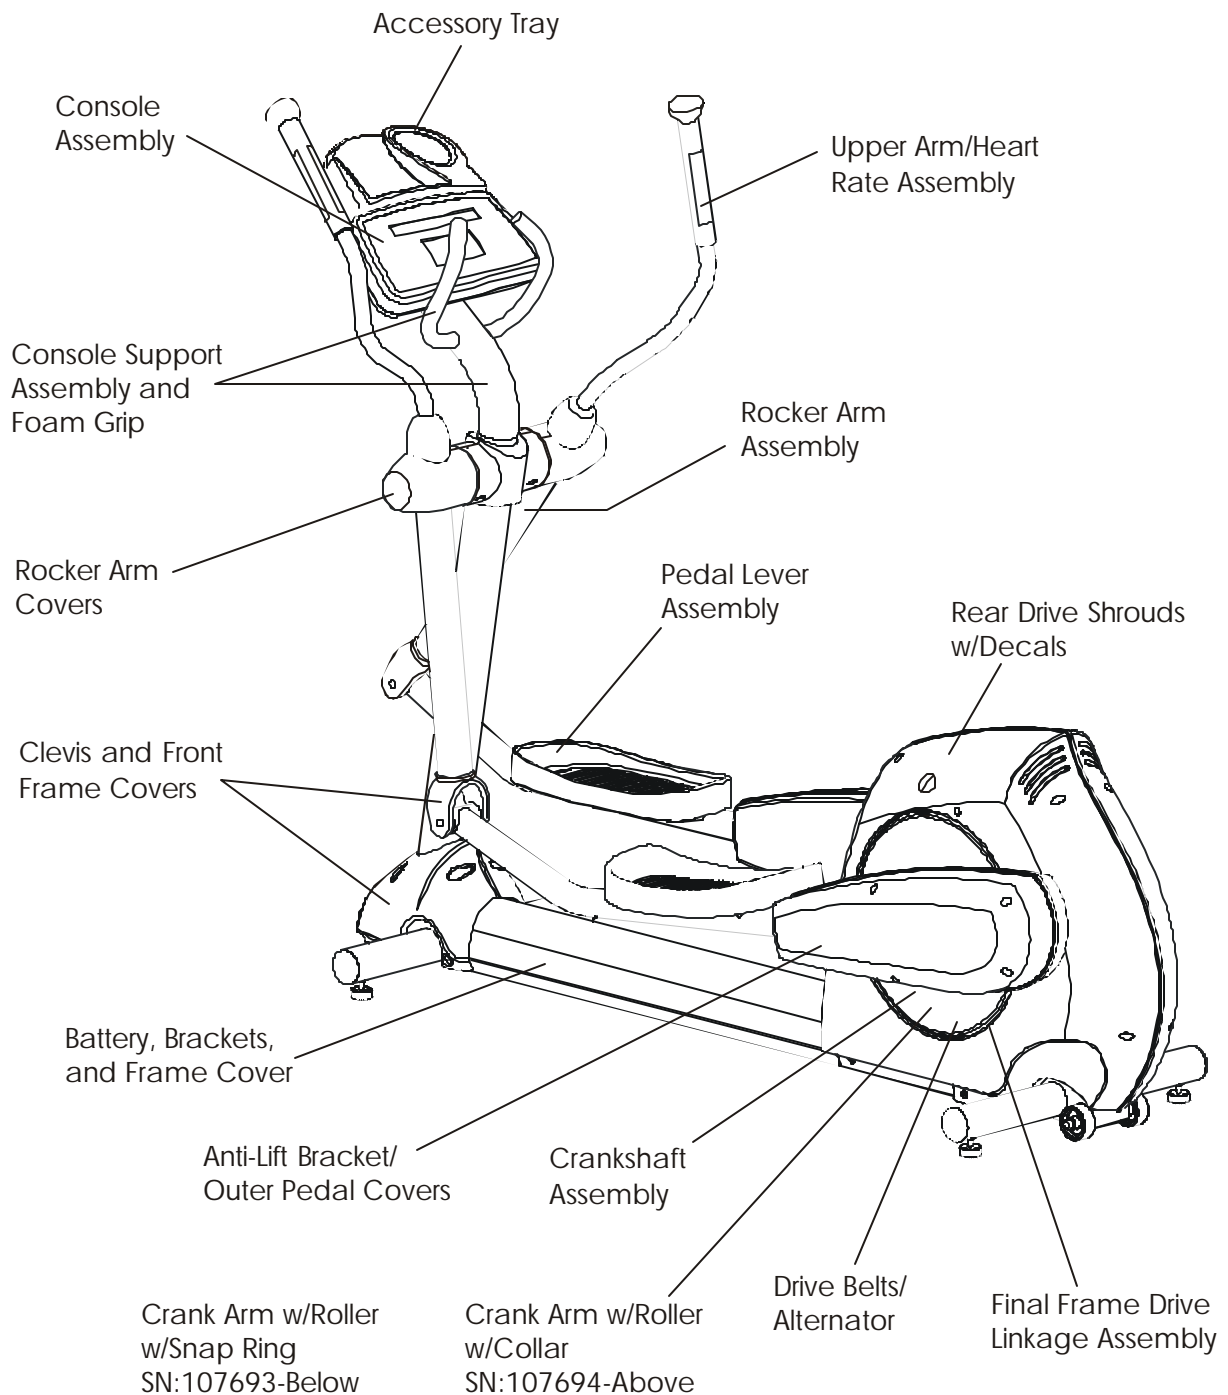

CT9500 Cross-Trainer CT95-0100-17
General Assembly

Service Manual M051-00K61-A014
Operator Manual M051-00K20-B190
Installation Instructions M051-00K20-B188

Hardware Kit AK61-00050-0000

OPTIONAL: Chest Strap
AK40-00045-0002 Medium
AK40-00045-0003 Small
AK40-00045-0004 Large

CT9500 Cross-Trainer CT95-0100-17

Drive Belts and Alternator

CT9500 Cross-Trainer CT95-0100-17 Console Support Assembly

CT9500 Cross-Trainer CT95-0100-17
Console Assembly

Console Assembly
 AK61-00075-0001 Eng/Met
 AK61-00075-0003 Ger/Eur
 AK61-00075-0004 Spn/Eur
 AK61-00075-0006 Jap/Met
 AK61-00075-0007 Frn/Eur
 AK61-00075-0008 Itl/Eur
 AK61-00075-0009 Dut/Eur
 AK61-00075-0010 POR/Met