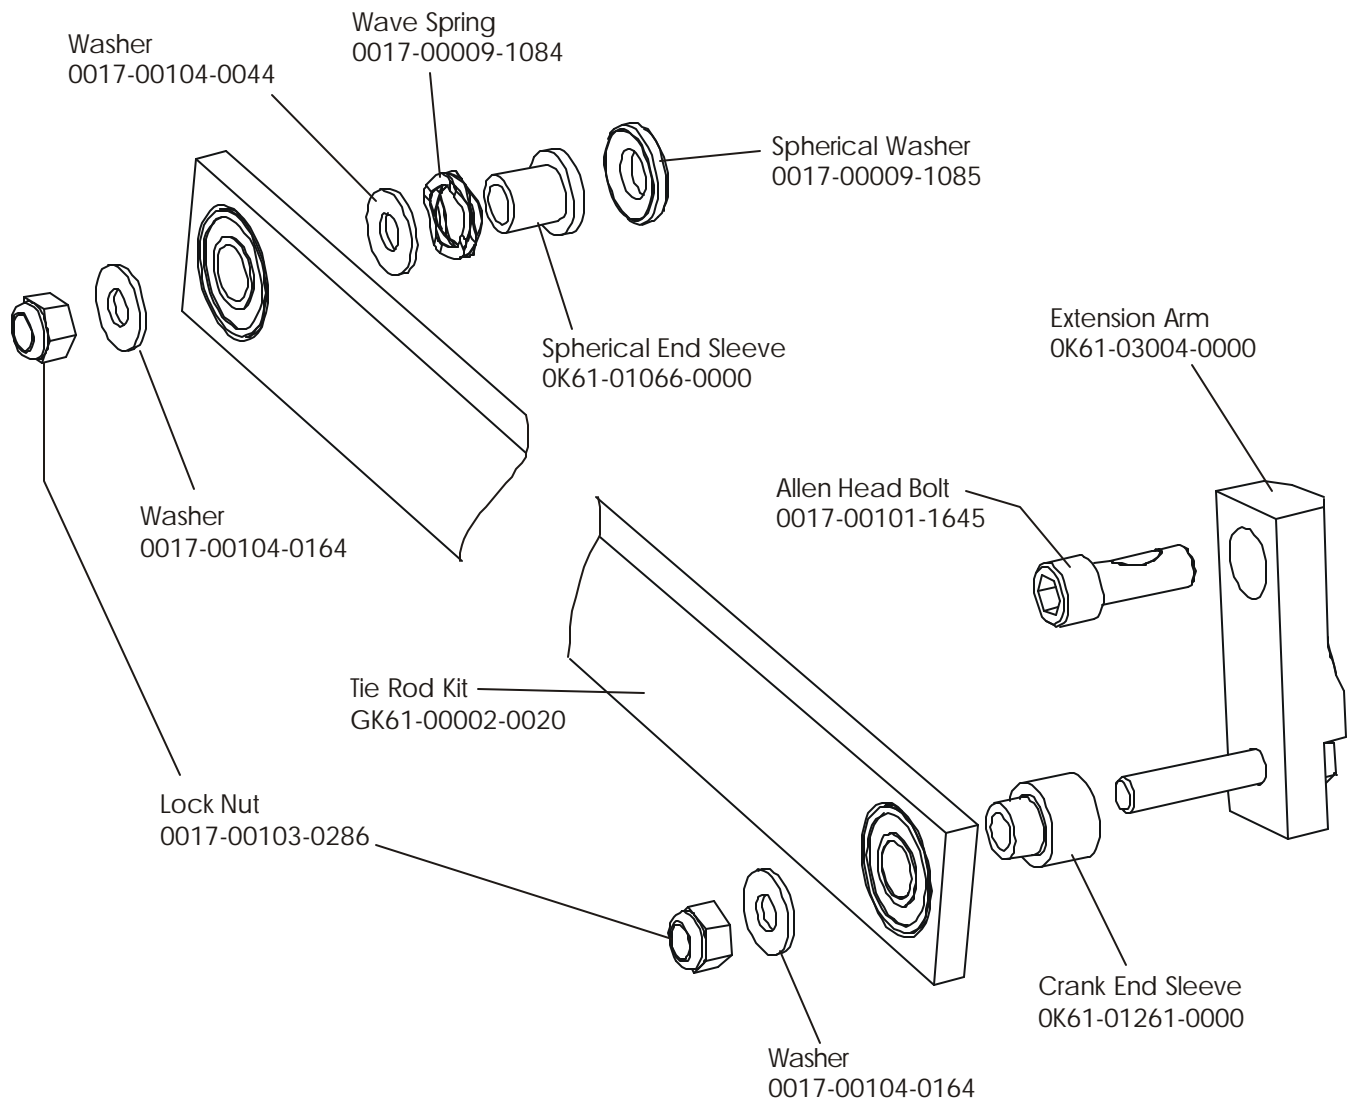

Console Case (Black)
 OK36-01187-0006

Battery Cover
 OK36-01035-0006

Screw
 0017-00101-0823

CT9500 Cross-Trainer CT95-0100-17
Crank Arm w/Roller Assembly

CT9500 Cross-Trainer CT95-0100-17
Crank Arm w/Roller Assembly

CT9500 Cross-Trainer CT95-0100-17
Crankshaft Assembly - AK61-00230-0001

CT9500 Cross-Trainer CT95-0100-17

Final Frame Drive Linkage Assembly

CT9500 Cross-Trainer CT95-0100-17

Anti-Lift Bracket and Outer Pedal Covers