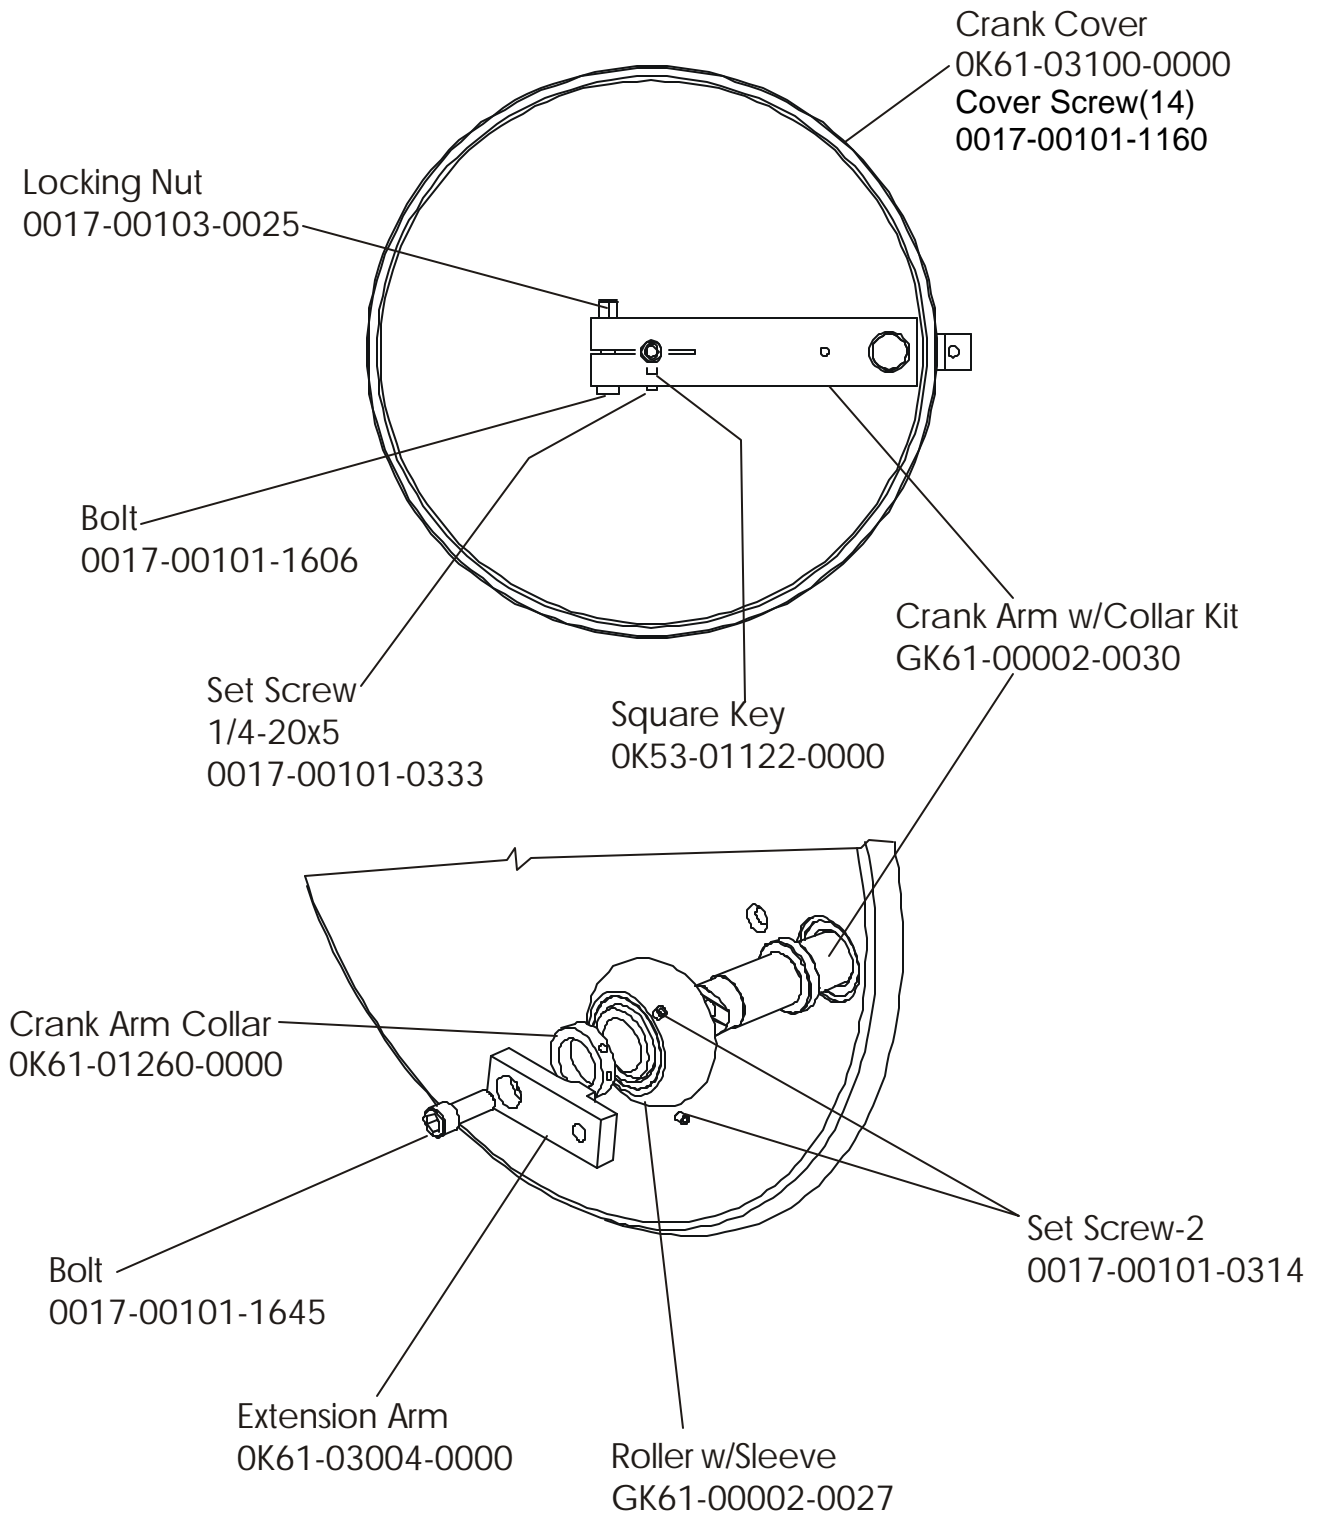

Console Case (Black)
 OK36-01187-0006

Battery Cover
 OK36-01035-0006

Screw
 0017-00101-0823

CT9500 Cross-Trainer CT95-0100-17
Crank Arm w/Roller Assembly

CT9500 Cross-Trainer CT95-0100-17
Crank Arm w/Roller Assembly