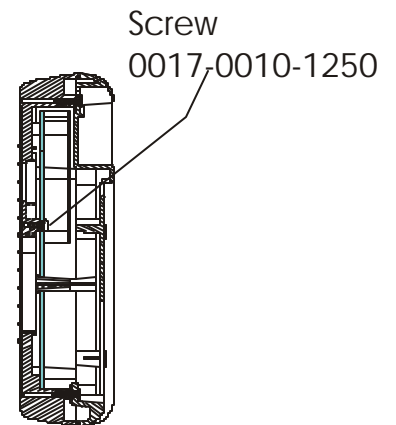

CT9500 Cross-Trainer   CT95-0100-17
Console Assembly

Console Assembly
AK61-00075-0001 Eng/Met
AK61-00075-0003 Ger/Eur
AK61-00075-0004 Spn/Eur
AK61-00075-0006 Jap/Met
AK61-00075-0007 Frn/Eur
AK61-00075-0008 Itl/Eur
AK61-00075-0009 Dut/Eur
AK61-00075-0010 POR/Met

Overlay Bezel
AK61-00076-0001 Eng/Met
AK61-00076-0003 Ger/Eur
AK61-00076-0004 Spn/Eur
AK61-00076-0006 Jap/Met
AK61-00076-0007 Frn/Eur
AK61-00076-0008 Itl/Eur
AK61-00076-0009 Dut/Eur
AK61-00076-0010 POR/Met