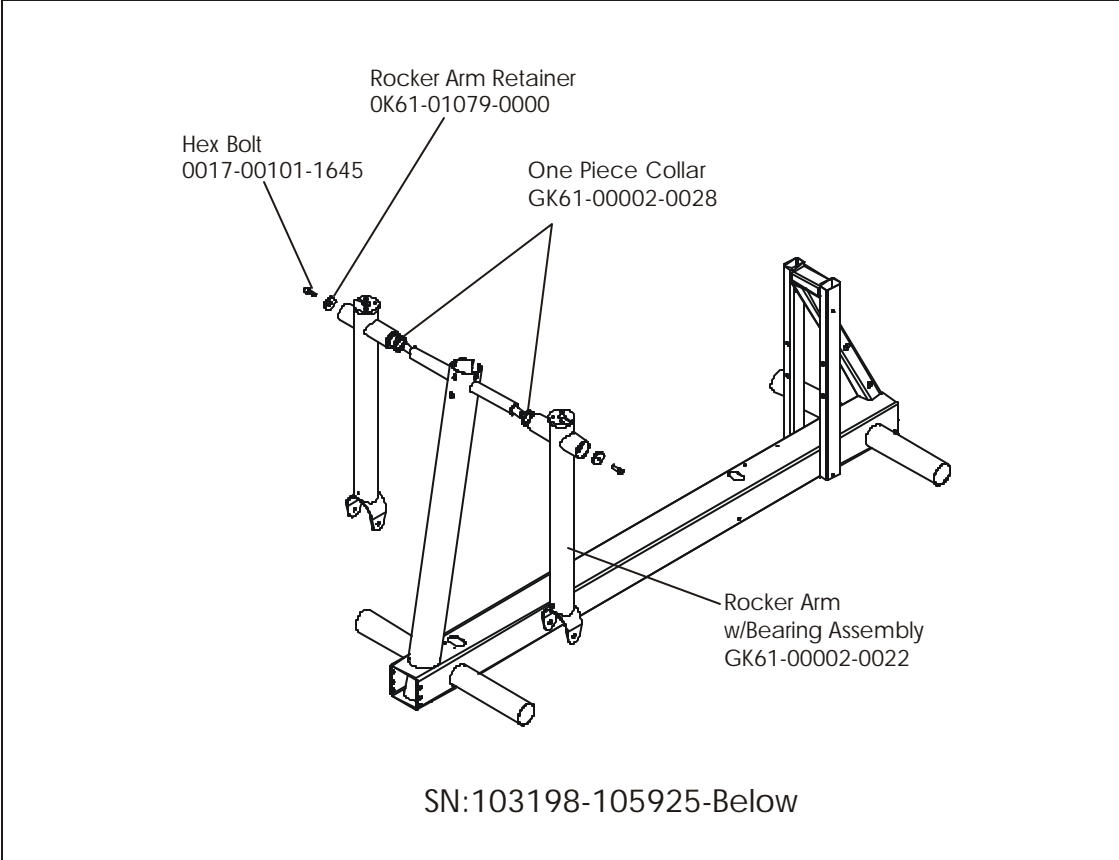

CT9500 Cross-Trainer   CT95-0100-17

Rocker Arm Assembly