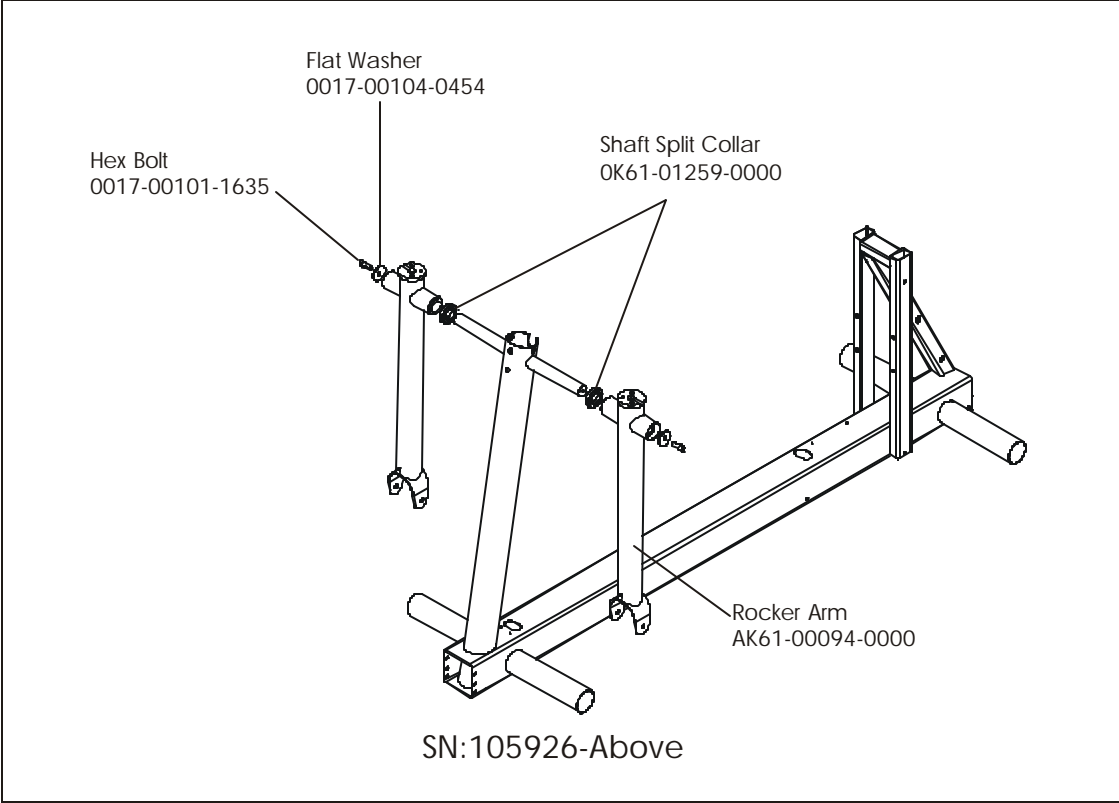

CT9500 Cross-Trainer   CT95-0100-17

Rocker Arm Assembly